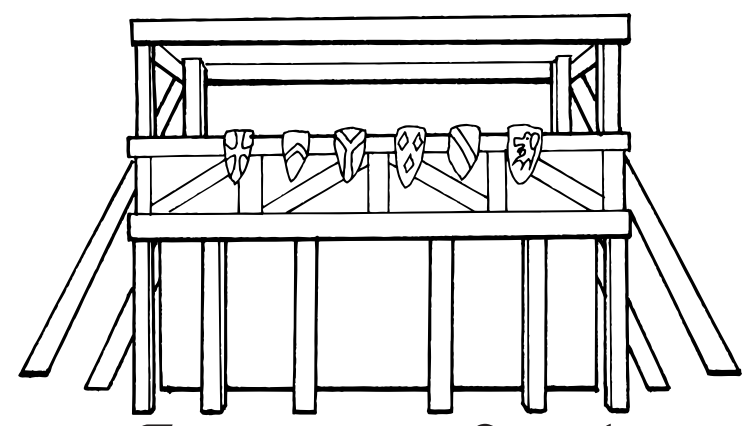

Tournament Stand
Put ye here thy Draw and Discard piles.

Cathedral Stage

Cathedral Stage

Cathedral Stage